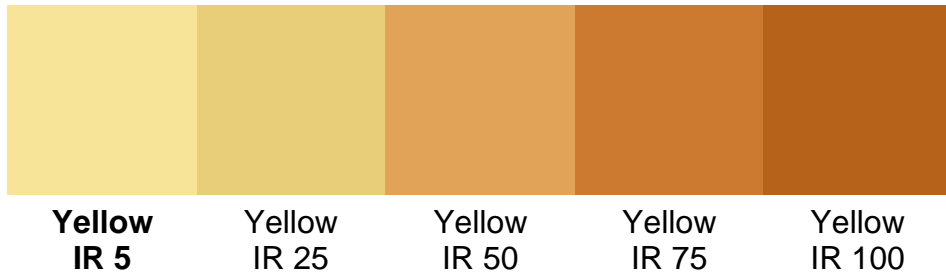

# REACTIVE RESINS COATINGS COLOURS

The colours printed in bold type are Conseal LSC stock products. The colours in plain type can be made within 2 - 3 days. Intermediate shades and virtually any other colour can be made in minimum quantities of 70 litres. These colours are reproduced and may vary slightly from production colours. Please ask for a paint sample if the colour is critical.