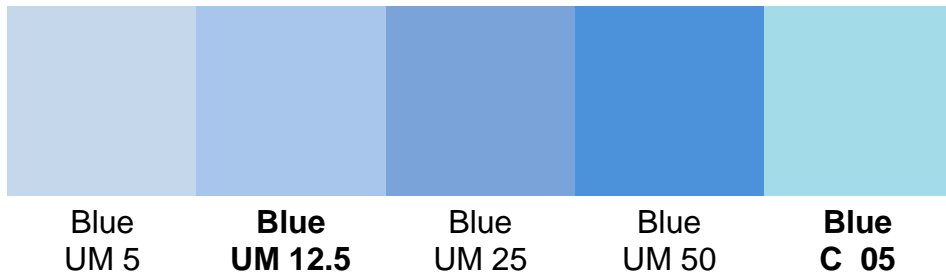

# REACTIVE RESINS COATINGS COLOURS

The colours printed in bold type are Conseal LSC stock products. The colours in plain type can be made within 2 - 3 days. Intermediate shades and virtually any other colour can be made in minimum quantities of 70 litres. These colours are reproduced and may vary slightly from production colours. Please ask for a paint sample if the colour is critical.