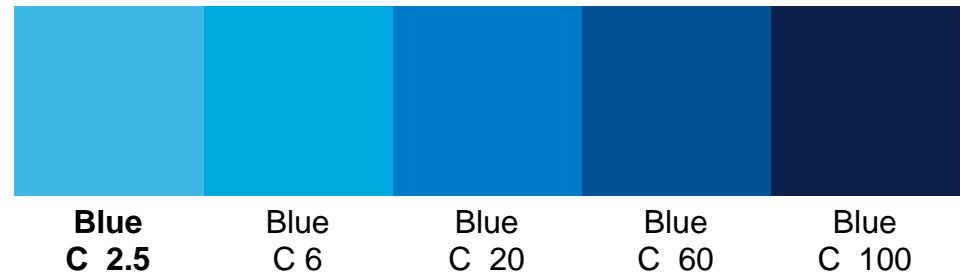

# REACTIVE RESINS COATINGS COLOURS

The colours printed in bold type are Conseal LSC stock products. The colours in plain type can be made within 2 - 3 days. Intermediate shades and virtually any other colour can be made in minimum quantities of 70 litres. These colours are reproduced and may vary slightly from production colours. Please ask for a paint sample if the colour is critical.