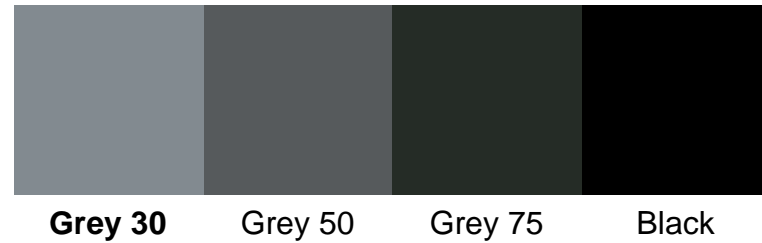

# REACTIVE RESINS COATINGS COLOURS

The colours printed in bold type are Conseal LSC stock products. The colours in plain type can be made within 2 - 3 days. Intermediate shades and virtually any other colour can be made in minimum quantities of 70 litres. These colours are reproduced and may vary slightly from production colours. Please ask for a paint sample if the colour is critical.