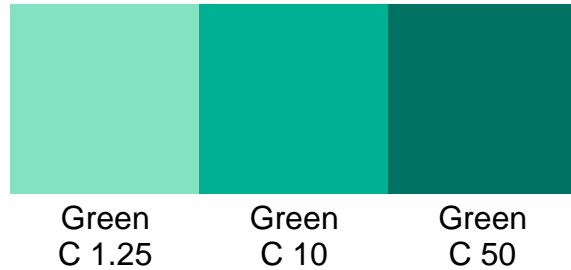

# REACTIVE RESINS COATINGS COLOURS

The colours printed in bold type are Conseal LSC stock products. The colours in plain type can be made within 2 - 3 days. Intermediate shades and virtually any other colour can be made in minimum quantities of 70 litres. These colours are reproduced and may vary slightly from production colours. Please ask for a paint sample if the colour is critical.