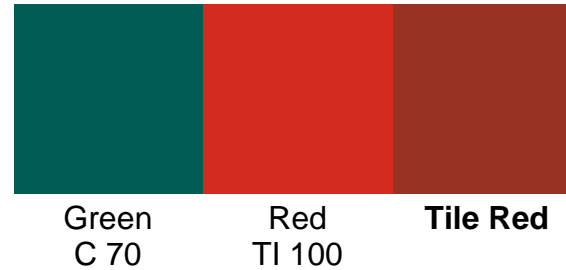

# REACTIVE RESINS COATINGS COLOURS

The colours printed in bold type are Conseal LSC stock products. The colours in plain type can be made within 2 - 3 days. Intermediate shades and virtually any other colour can be made in minimum quantities of 70 litres. These colours are reproduced and may vary slightly from production colours. Please ask for a paint sample if the colour is critical.