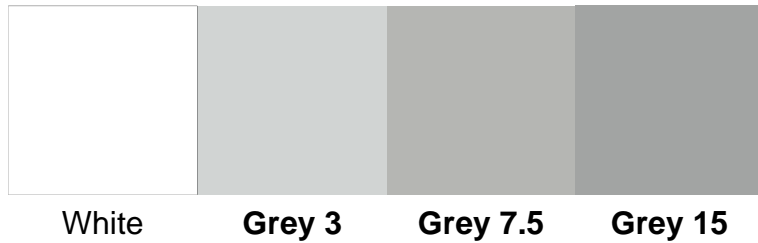

# REACTIVE RESINS COATINGS COLOURS

The colours printed in bold type are Conseal LSC stock products. The colours in plain type can be made within 2 - 3 days. Intermediate shades and virtually any other colour can be made in minimum quantities of 70 litres. These colours are reproduced and may vary slightly from production colours. Please ask for a paint sample if the colour is critical.